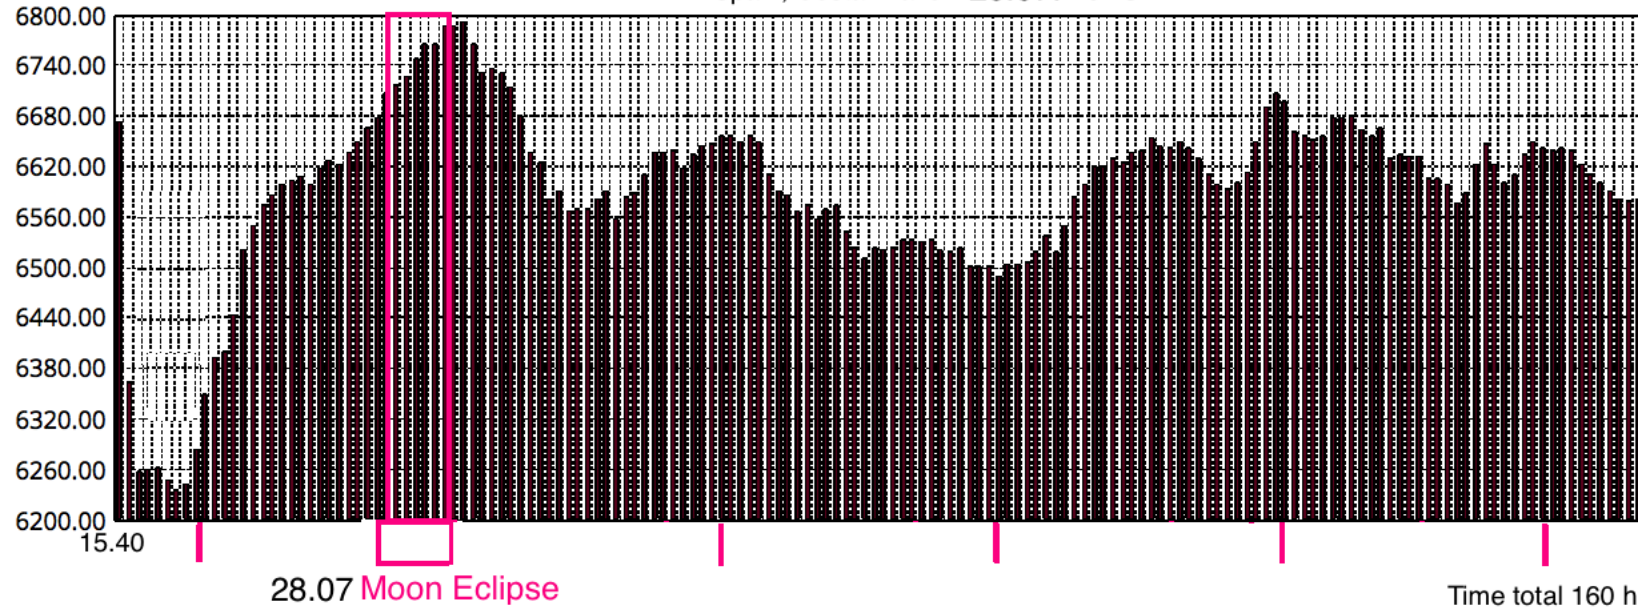

Area Spain, Costa Bravo 26.07.2018

Max 37 h - 6790 64-67 h 6653 109 h 6650 122 h 6703 130 h 6677 144 h 6643 149 h 6647

Delta 30h 42h 13h. 8h. 14h. 5h

Sputnik sensor was in a garage without direct sun

Intensity Spain, Costa Bravo 26.07.2018

28.07 Moon Eclipse

Midnight

Time total 160 h