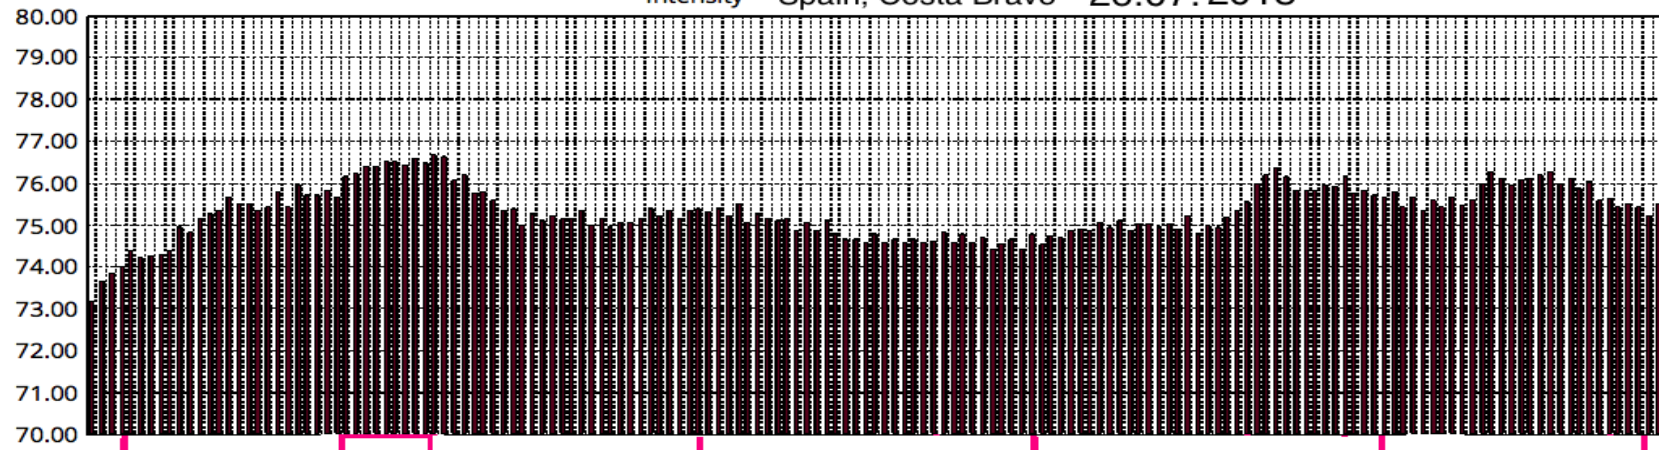

Area Spain, Costa Bravo 26.07.2018

Max 37 h - 6790 64-67 h 6653 109 h 6650 122 h 6703 130 h 6677 144 h 6643 149 h 6647

Delta 30h 42h 13h. 8h. 14h. 5h

Sputnik sensor was in a garage without direct sun

Intensity Spain, Costa Bravo 26.07.2018

28.07 Moon Eclipse

Midnight

Time total 160 h